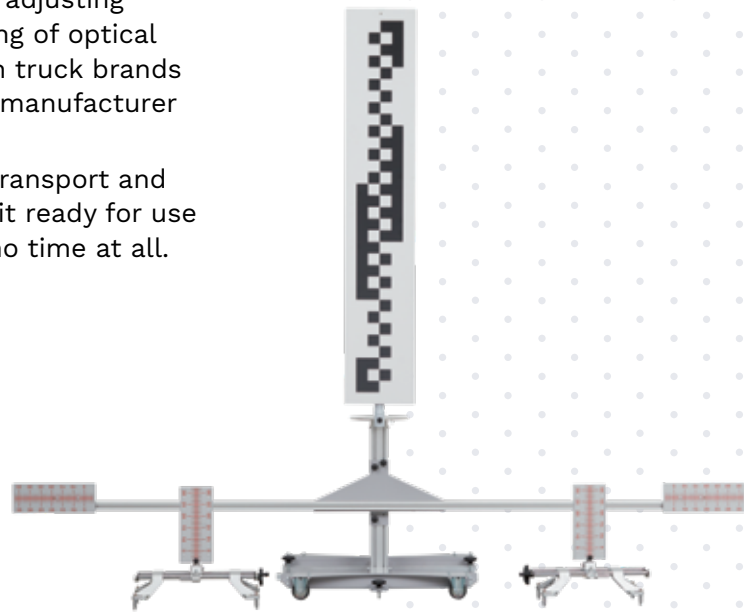

## THE MOBILE ADJUSTING DEVICE WITH REFERENCE PANELS (TARGETS)

- The laser-based Autocom mobil adjusting device is a tool for the positioning of optical reference panels for all common truck brands and models in accordance with manufacturer specifications.
- The adjusting device is easy to transport and has short set-up times, making it ready for use on the customer's premises in no time at all.