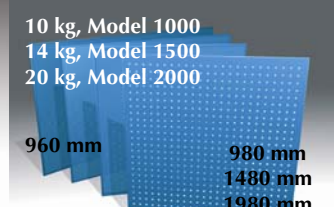

VERTYGSTAVLA TOOL PANEL