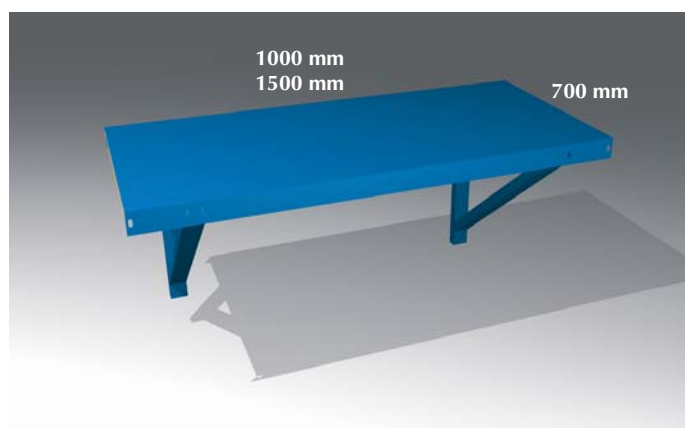

INDECO HEAVY DUTY BENCH

The sturdiest work bench on the market for heavy work and big stresses. Height continuously adjustable from 750 mm to 950 mm. Sound-absorbent, shock-absorbing acoustic board.

The range of benches has increased with a wall mounted model which makes the cleaning easier. The basic model is available in following widths: 1000 mm, 1500 mm and 2000 mm. Bench depth: 700 mm. All parts are powder-coated with impact-resistant non-TGIC polyester.

VÄGGHÄNGD ARBETSBÄNK

Vägghängd arbetsbänk som underlättar städningen.
Med bänkskiva av plåt.

VALFRI BÄNKSKIVA

Vid förfrågan kan Indeco erbjuda bänkskivor i en rad
olika material.

WALL MOUNTED BENCH

Wall mounted model which makes the cleaning
easier. With worktop made of metal.

CHOICE OF WORKTOPS

On demand, Indeco can offer you worktops in
various materials.

Model 1000
Article no. **601144-1**

Model 1500
Article no. **601146-1**