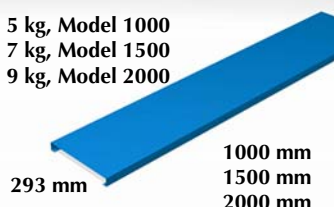

RASKANT RAISED EDGE

Model 1000
Article no. **601052**

Model 1500
Article no. **601058**

Model 2000
Article no. **601062**

UNDERHYLLA UNDER-SHELF

Model 1000
Article no. **601063**

Model 1500
Article no. **601064**