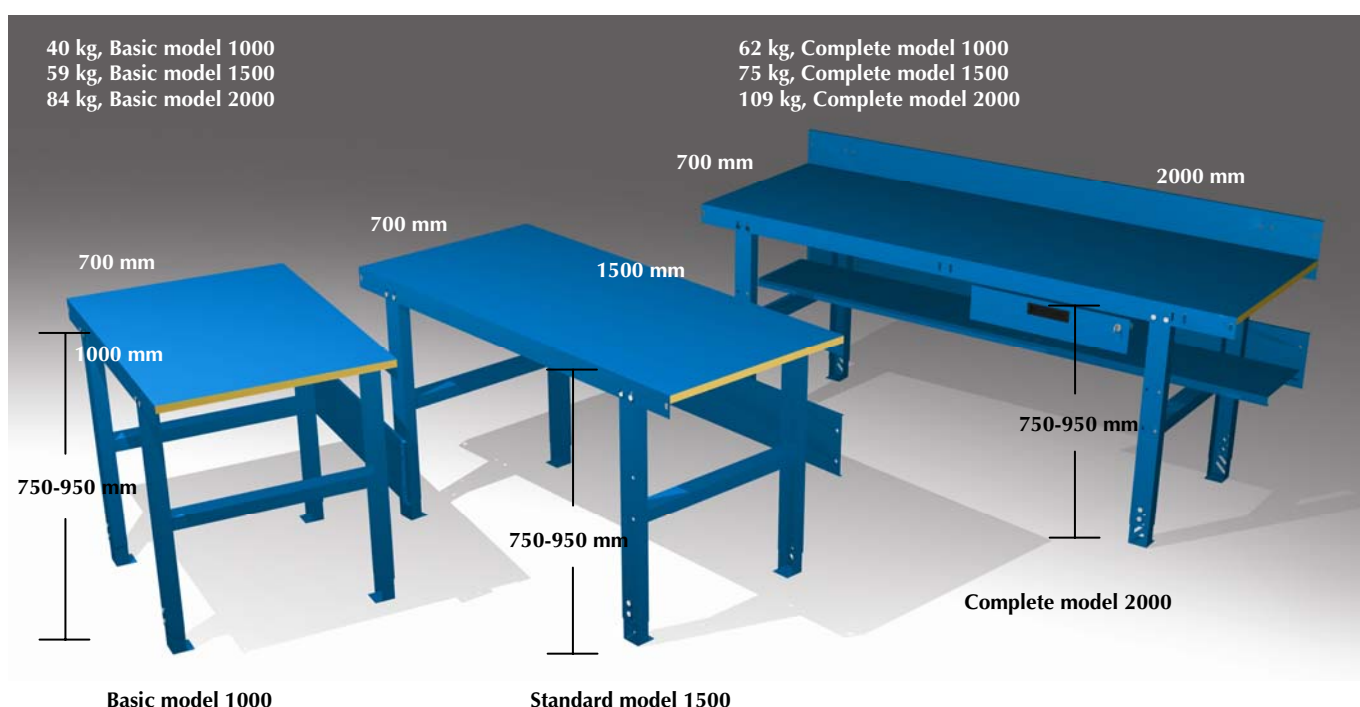

GRUNDMODELL MED BÄNKSKIVA AV PLÅT

Grundmodell med akustikskiva och justerbara ben.

KOMPLETT MED BÄNKSKIVA AV PLÅT

Med akustikskiva, justerbara ben, raskant, utdragbar låda och underhylla.

BASIC MODEL WITH SHEET METAL TOP

Basic model with acoustic top and adjustable legs.

COMPLETE WITH SHEET METAL TOP

With acoustic top, adjustable legs, raised edge, drawer and shelf.

Grundmodell 1000
Basic model 1000
Article no. **601144**

Komplett 2000
Complete 2000
Article no. **601149**

INDECO HEAVY DUTY BENCH

The sturdiest work bench on the market for heavy work and big stresses. Height continuously adjustable from 750 mm to 950 mm. Sound-absorbent, shock-absorbing acoustic board.

The range of benches has increased with a wall mounted model which makes the cleaning easier. The basic model is available in following widths: 1000 mm, 1500 mm and 2000 mm. Bench depth: 700 mm. All parts are powder-coated with impact-resistant non-TGIC polyester.