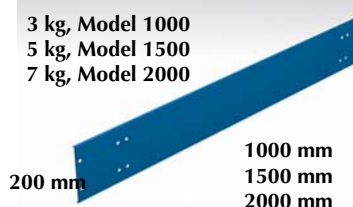

TILLBEHÖR

ACCESSORIES

RASKANT RAISED EDGE