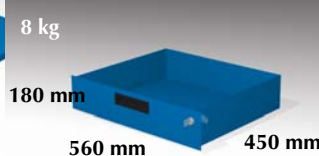

UTDRAGBAR LÅDA DRAWER