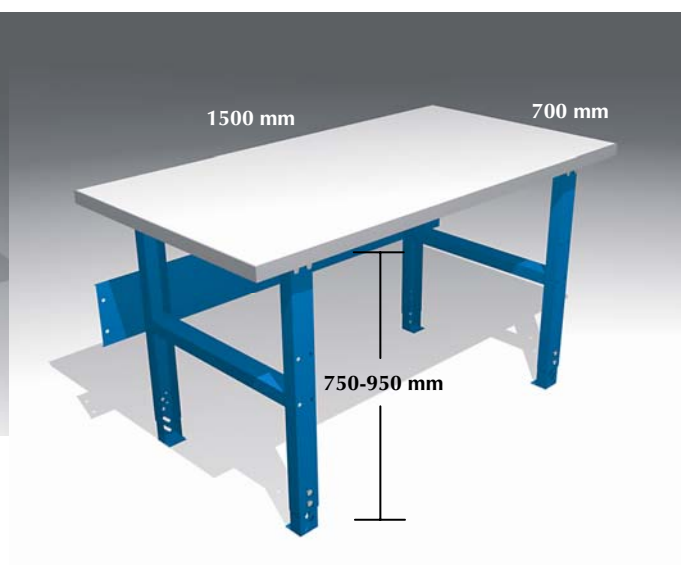

Worktop
Article no. **xxxxxx**