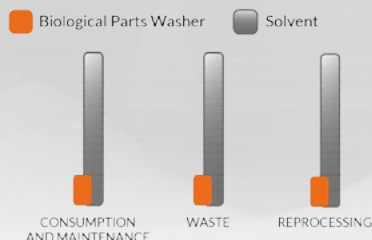

HIGH CAPACITY

- 30L soaking area
- 100L capacity
- Equipped with a sealed lid to limit evaporation

PERFORMER PARTS WASHER

BLUE LIQUID

Cleaning solution for Biological Parts Washer

Water based solution composed of specific surfactants, non-toxic and non-flammable.

BLUE TAB

Concentrate of microorganisms for Biological Parts Washer

Blue Remedis® concentrate of microorganisms continuously regenerating the solution.

✓ CANCEL EXPENSIVE AND REGULAR DRAIN OF SATURATED BATH

✓ MINIMIZE WASTE AND MAINTENANCE

ECOLOGICAL PARTS WASHER

OPERATORS' HEALTH

Solvent Free - Optimal Health & Safety conditions.

SAVINGS

Cost Control. No more inconvenient regular drain thanks to the action of the class 1 microorganisms.