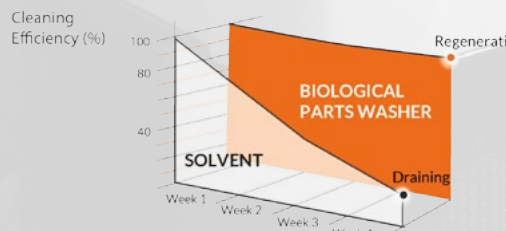

HIGH CAPACITY

- 30L soaking area
- 100L capacity
- Equipped with a sealed lid to limit evaporation

PERFORMER PARTS WASHER

BLUE LIQUID

Cleaning solution for Biological Parts Washer

Water based solution composed of specific surfactants, non-toxic and non-flammable.

BLUE TAB

Concentrate of microorganisms for Biological Parts Washer

Blue Remedis® concentrate of microorganisms continuously regenerating the solution.

✓ CANCEL EXPENSIVE AND REGULAR DRAIN OF SATURATED BATH