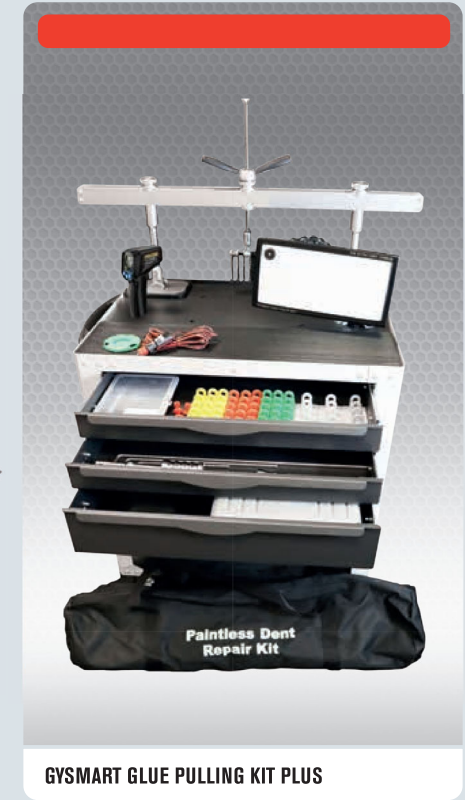

GYSMART GLUE PULLING KIT PLUS

Workstation 054233	Set of pencil punches with 6 teflon tips 052888	Infrared thermometer 079922 Heat Gun 066311	Levelling bar 050693 6 Gripping multihook head 049734	3 Lifting rods 150.300/500 mm 050792	Set of 3 conical plastic multipads 048096 048072 048089 048119 048102	Inertia hammer 057906	Set of 6 glue tips 050952	Glue Puller PRO 058699	Glue Puller PRO Export 059160	33PC Paintless dent repair kit 051959	PDR Light ultra light carbon X40PW 053175	Mini puller 050921	Aluminium clamp 2 050945

GYSMART GLUE PULLING KIT 076051			✓										
GYSMART GLUE PULLING KIT EXPORT 076105			✓						✓				
GYSMART GLUE PULLING KIT PLUS 076082			✓									✓	
GYSMART GLUE PULLING KIT PLUS EXPORT 076129			✓										✓