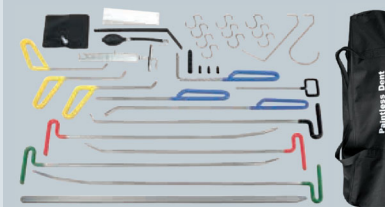

DENT PULLING KIT (PAINTLESS)

- Kit débosselage sans peinture - Dellenausbeulhebel-Set

33
parts

051959